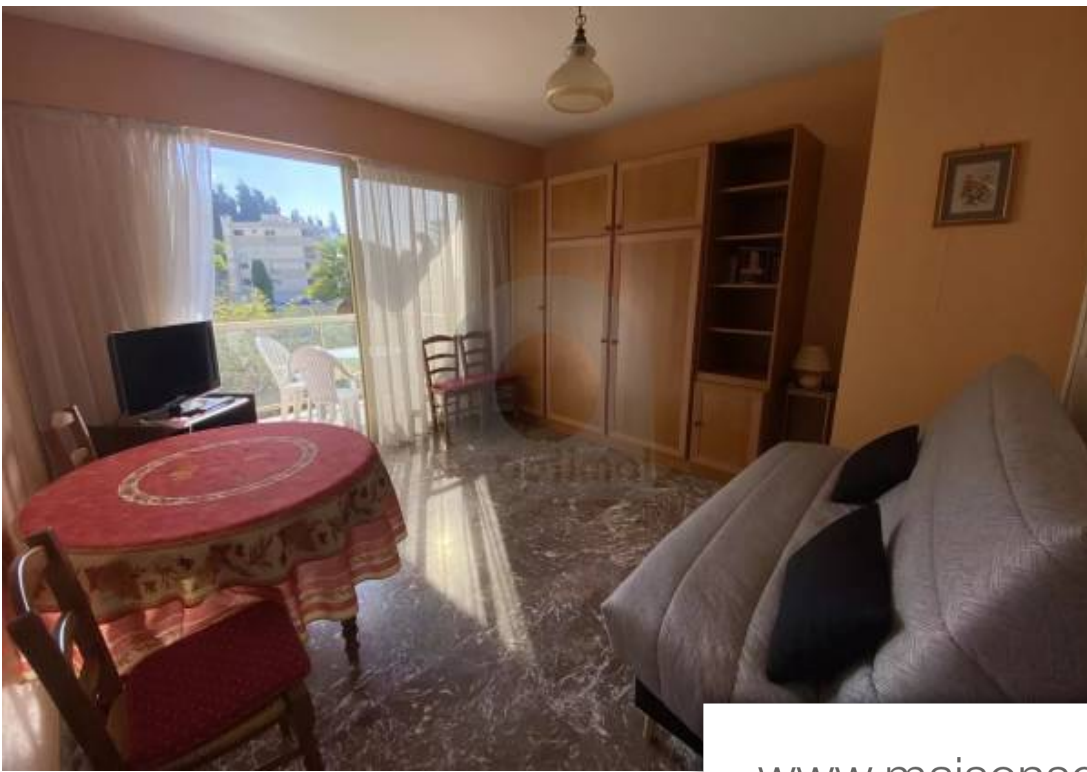

www.maisonsetappartements.fr