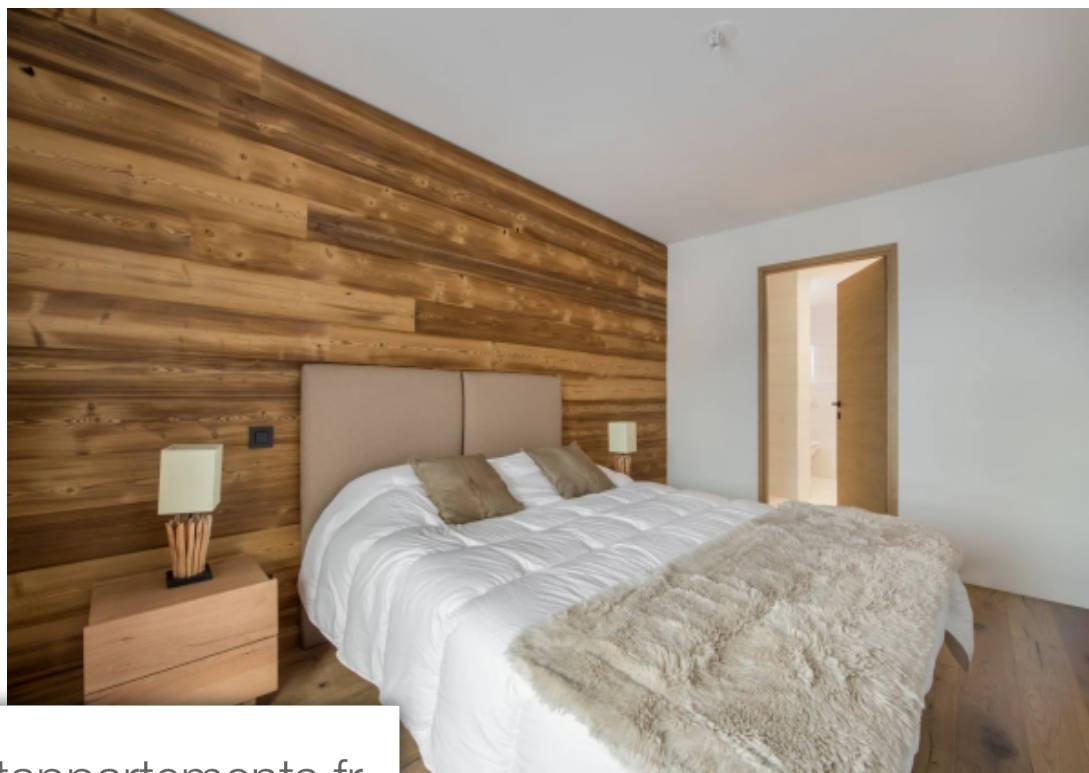

www.maisonsetappartements.fr