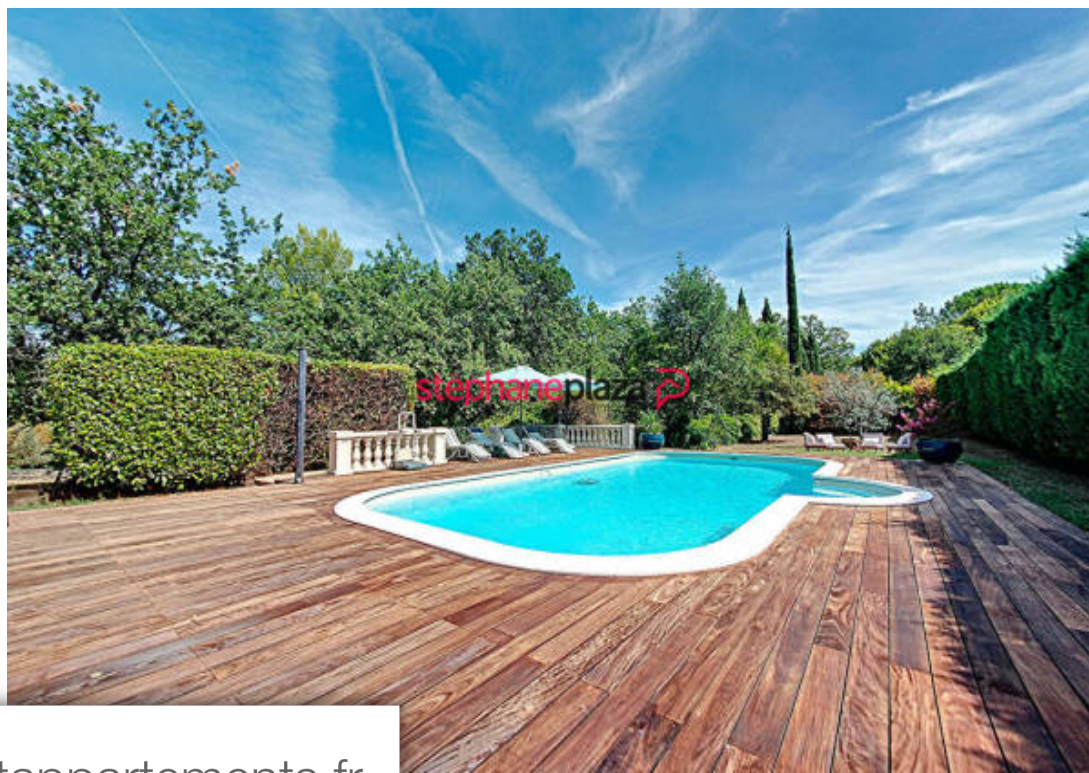

www.maisonsetappartements.fr