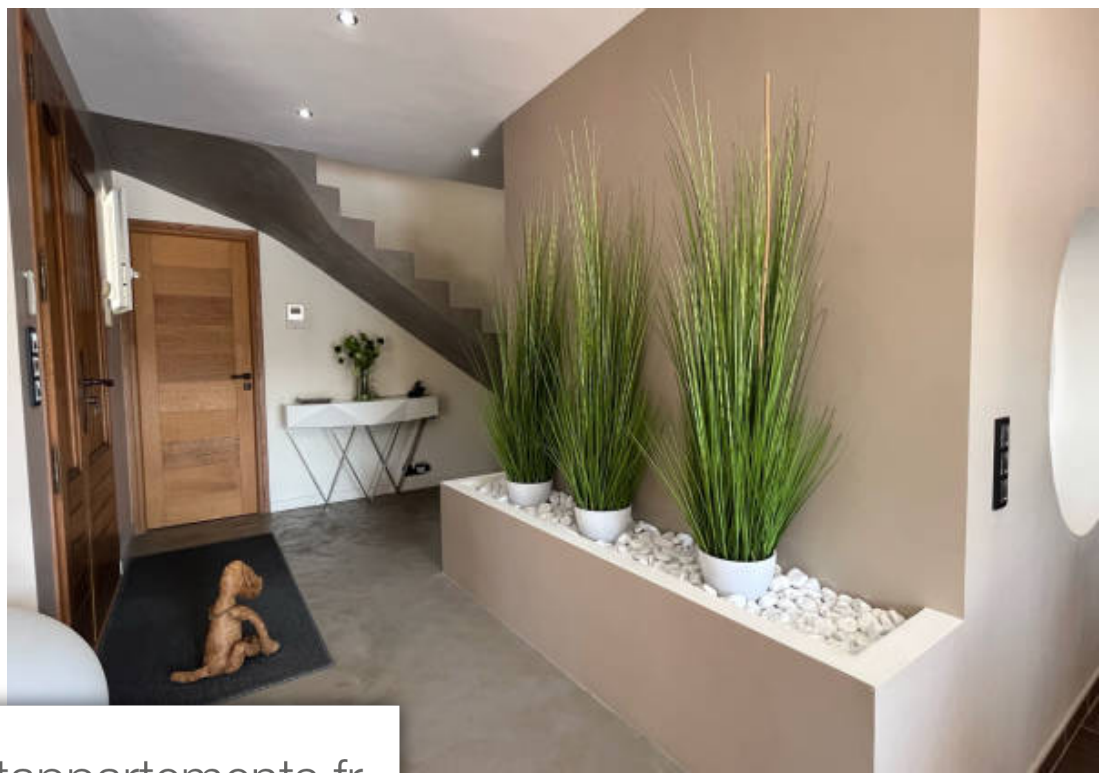

www.maisonsetappartements.fr